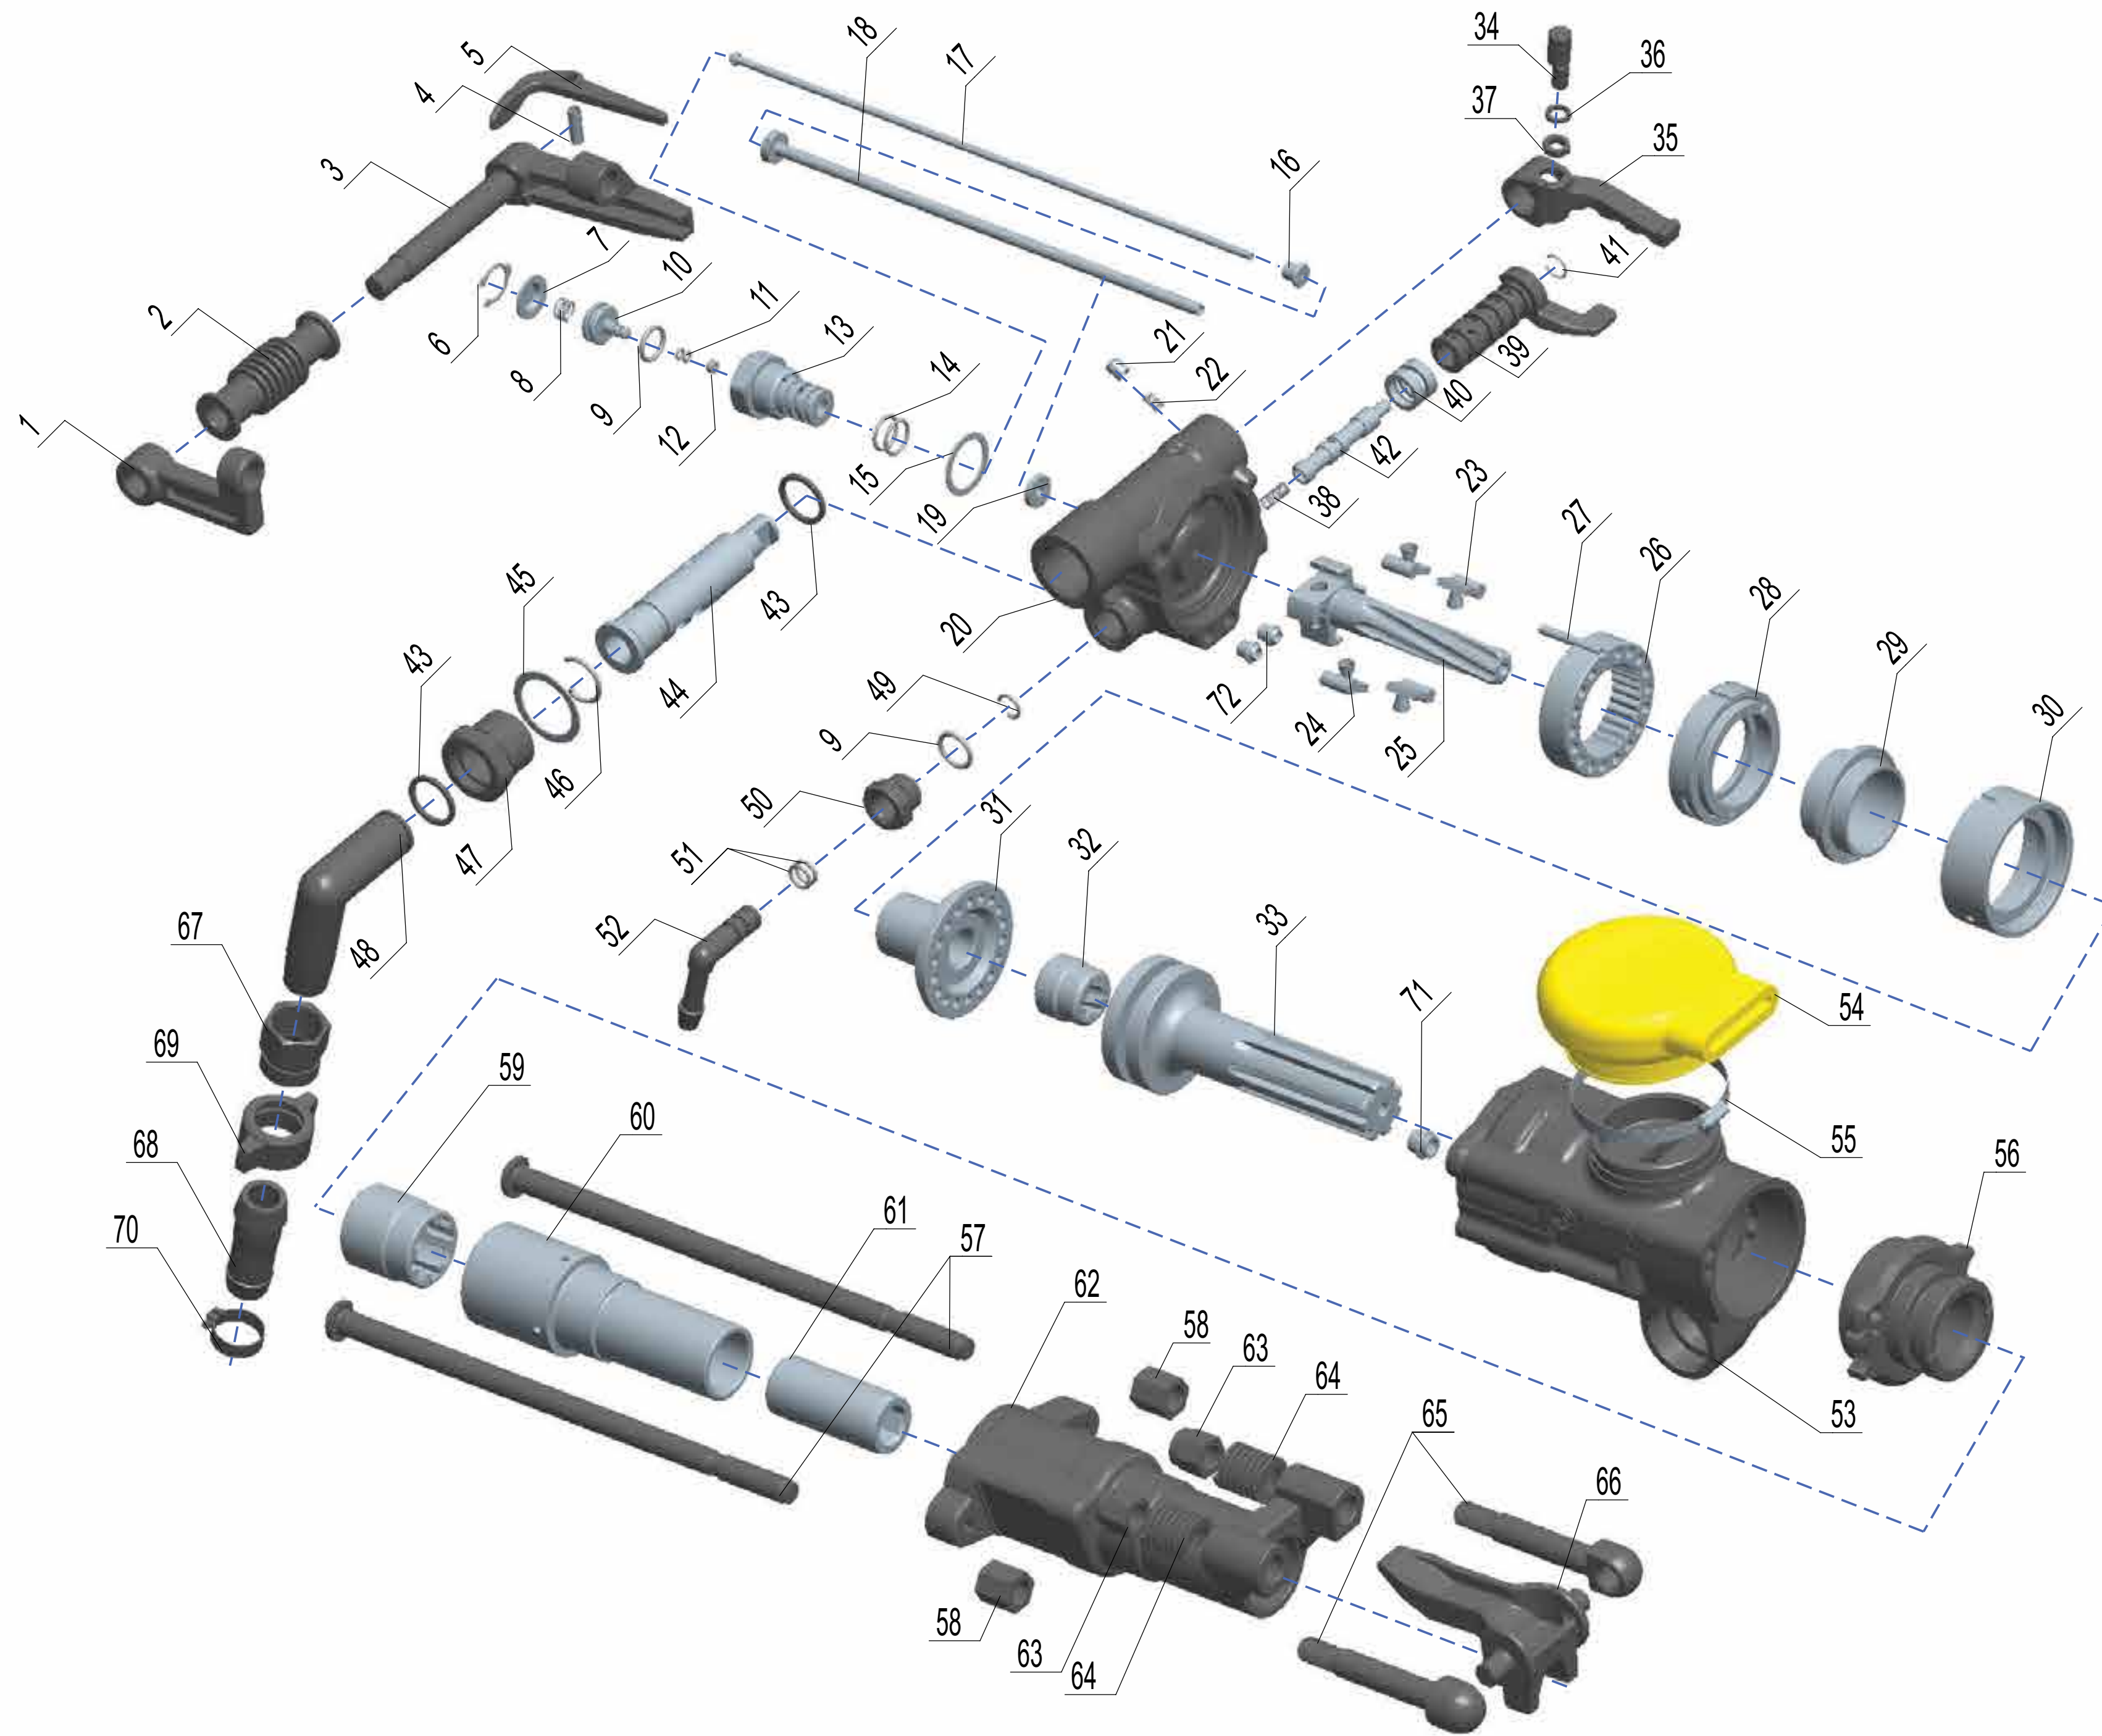

Secoroc YT27 pneumatic rock drill

Ref.	Description	Qty	Prod. No.	Product code
1	Right handle	1	96000163	9603-1-3312310152
2	Shockproof handle	1	96000164	9603-1-3312310153
3	Left handle	1	96000165	9603-1-3312310154
4	Roll pin	1	96000527	9605-1-3312310708
5	Trigger	1	96000162	9603-1-3312310151
6	Circlip	1	96000183	9605-1-3312310173
7	Spring cap	1	96000169	9605-1-3312310159
8	Spring	1	96000170	9605-1-3312310160
9	O seal ring	2	96000482	9605-1-3312310627
10	Water valve	1	96000173	9605-1-3312310163
11	O seal ring	2	96000489	9605-1-3312310642
12	Rubber pad	1	96000175	9605-1-3312310165
13	Water valve body	1	96000148	9603-1-3312310137
14	O seal ring	2	96000502	9605-1-3312310671
15	Pad	1	96000184	9605-1-3312310174
16	Water tube sleeve	1	96000149	9603-1-3312310138
17	Water tube	1	96000172	9605-1-3312310162
18	Air tube assembly	1	96000150	9603-1-3312310139
19	Air tube pad	1	96000176	9605-1-3312310166
20	Back head	1	96000147	9603-1-3312310136
21	Dowel pin	1	96000180	9605-1-3312310170
22	Spring	1	96000179	9605-1-3312310169
23	Ratchet pawl	4	96000166	9605-1-3312310155
24	Conical spring	4	96000167	9605-1-3312310156
25	Rifle bar	1	96000138	9603-1-3312310126
26	Ratchet	1	96000131	9603-1-3312310119
27	Dowel pin	1	96000135	9603-1-3312310123
28	Valve cover	1	96000142	9603-1-3312310130
29	Valve	1	96000133	9603-1-3312310121
30	Valve chest	1	96000132	9603-1-3312310120
31	Valve sleeve	1	96000134	9603-1-3312310122
32	Rifle nut	1	96000814	9600-1-3312310009
33	Piston	1	96000139	9603-1-3312310127
34	Fixing pin	1	96000177	9605-1-3312310167
35	Operating handle	1	96000152	9603-1-3312310141
36	Spring pad	1	96000534	9605-1-3312310716