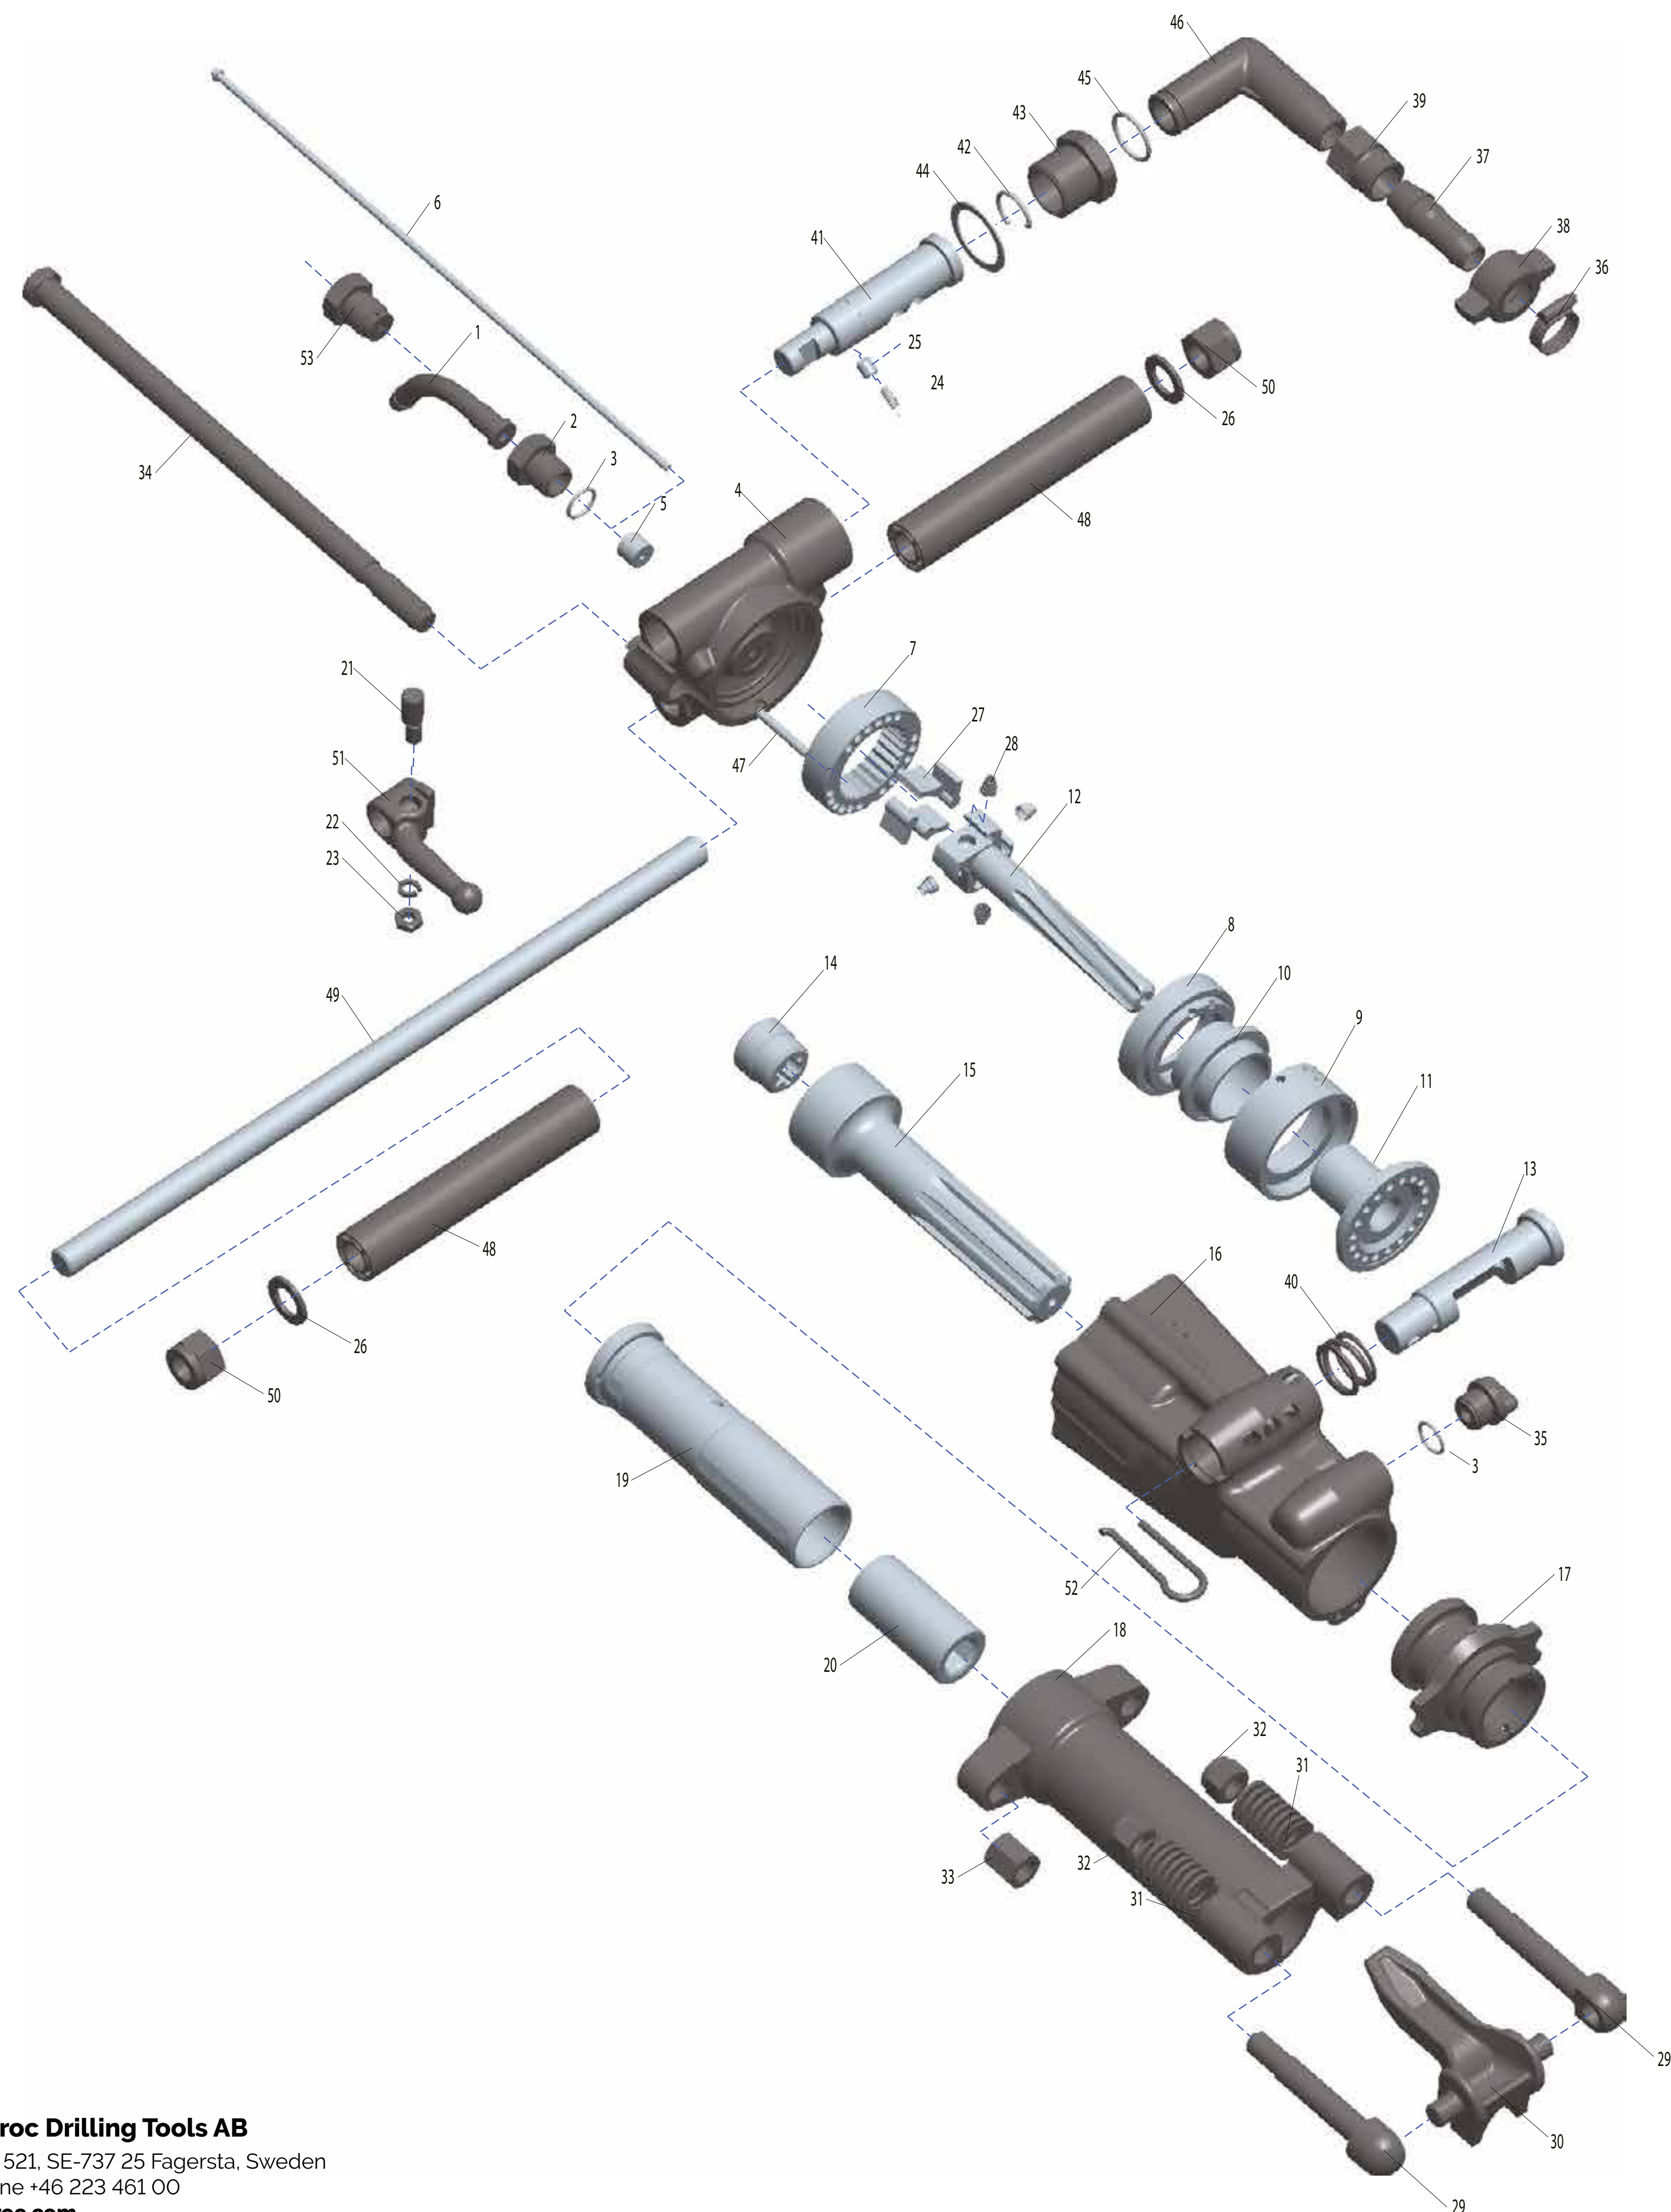

Secoroc Y26 pneumatic rock drill

Ref.	Description	Qty	Prod. No.	Product code
1	Water pipe	1	96000216	964H-1-3312310211
2	Water pipe nut	1	96000215	964H-1-3312310210
3	O-ring	2	96000502	9605-1-3312310671
4	Back head	1	96000213	964H-1-3312310208
5	Water tube bush	1	96000822	9600-1-3312310019
6	Water/air tube	1	96000217	964H-1-3312310212
7	Ratchet	1	96000805	9600-1-3312310000
8	Valve cover	1	96000197	964H-1-3312310192
9	Valve chest	1	96000198	964H-1-3312310193
10	Valve	1	96000199	964H-1-3312310194
11	Valve sleeve	1	96000200	964H-1-3312310195
12	Rifle bar	1	96000203	964H-1-3312310198
13	Open-close valve	1	96000201	964H-1-3312310196
14	Rifle nut	1	96000814	9600-1-3312310009
15	Piston	1	96000204	964H-1-3312310199
16	Cylinder	1	96000205	964H-1-3312310200
17	Guide sleeve	1	96000206	964H-1-3312310201
18	Front head	1	96000209	964H-1-3312310204
19	Rotation sleeve	1	96000210	964H-1-3312310205
20	Shank bushing (H22)	1	96000168	9605-1-3312310157
20	Shank bushing (H25)	1	96000211	964H-1-3312310206
21	Lock pin	1	96000177	9605-1-3312310167
22	Spring washer	1	96000534	9605-1-3312310716
23	Hexagon thin nut	1	96000524	9605-1-3312310704
24	Spring	1	96000179	9605-1-3312310169
25	Check pin	1	96000180	9605-1-3312310170
26	Small washer	2	96000526	964H-1-3312310706