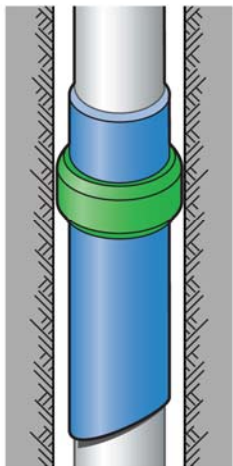

COPROD

Mounting Recovery Sleeve

QUICK REFERENCE

9852 1321 01

Recovery Sleeve

9852 1411 01

COPROD

Boarding

QUICK REFERENCE

2-3 sec

COPROD

Dismounting recovery sleeve on section

QUICK REFERENCE

COPROD

Dismounting recovery sleeve on rod

QUICK REFERENCE