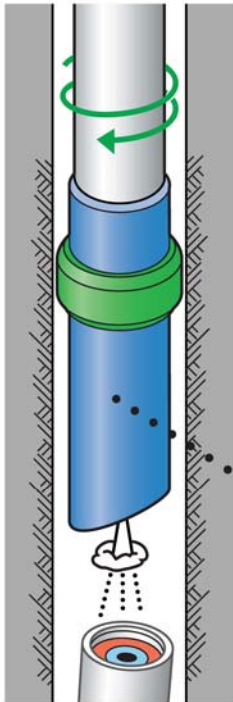

COPROD

Mounting Recovery Sleeve

QUICK REFERENCE

9852 1321 01

Recovery Sleeve

9852 1411 01

COPROD

Boarding

QUICK REFERENCE

2-3 sec

COPROD

Dismounting recovery sleeve on section

QUICK REFERENCE

COPROD

Dismounting recovery sleeve on rod

QUICK REFERENCE