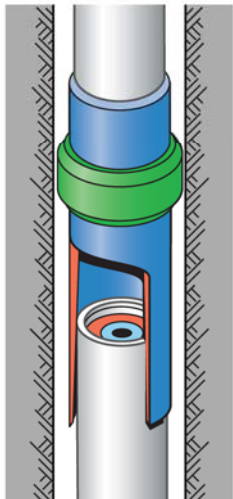

COPROD

Mounting Recovery Sleeve

QUICK REFERENCE

9852 1321 01

Recovery Sleeve

9852 1411 01

COPROD

Boarding

QUICK REFERENCE

2-3 sec

COPROD

Dismounting recovery sleeve on section

QUICK REFERENCE

COPROD

Dismounting recovery sleeve on rod

QUICK REFERENCE