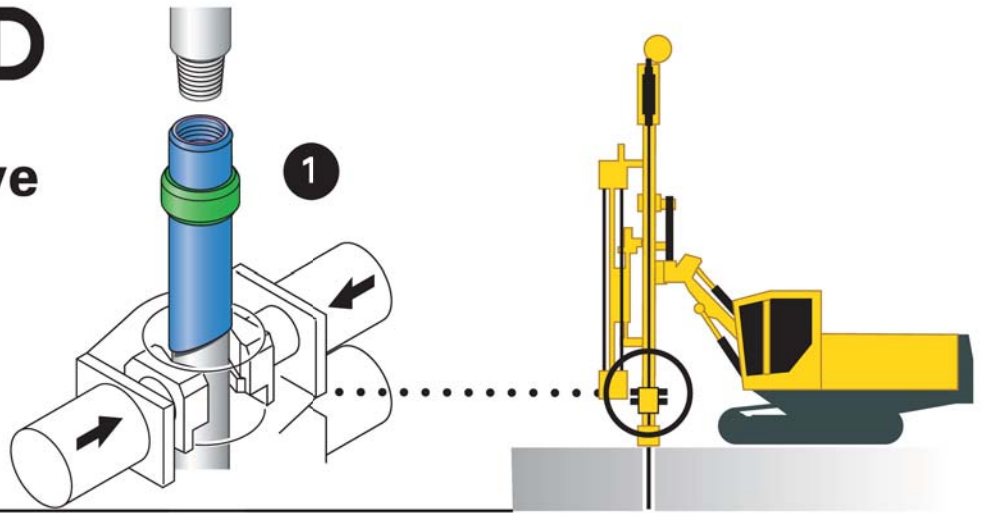

COPROD

Mounting Recovery Sleeve

QUICK REFERENCE

9852 1321 01

Recovery Sleeve

9852 1411 01

COPROD

Boarding

QUICK REFERENCE

2-3 sec

COPROD

Dismounting recovery sleeve on section

QUICK REFERENCE

COPROD

Dismounting recovery sleeve on rod

QUICK REFERENCE