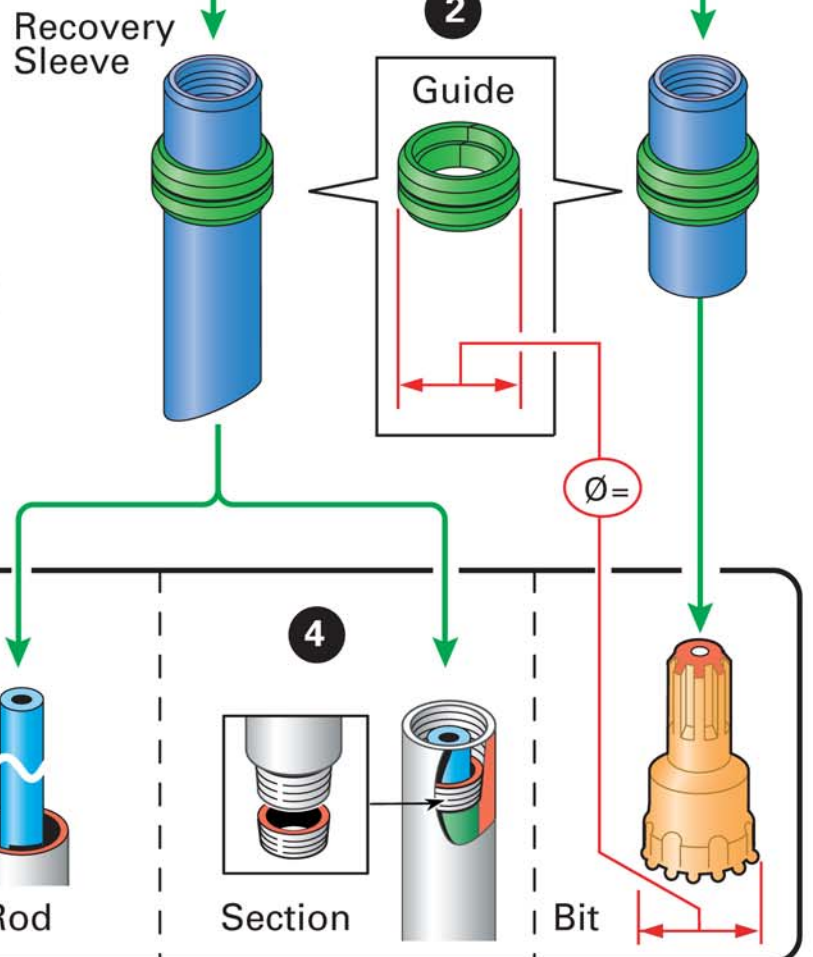

COPROD

Mounting Recovery Sleeve

QUICK REFERENCE

9852 1321 01

Recovery Sleeve

9852 1411 01

COPROD

Boarding

QUICK REFERENCE

2-3 sec

COPROD

Dismounting recovery sleeve on section

QUICK REFERENCE

COPROD

Dismounting recovery sleeve on rod

QUICK REFERENCE