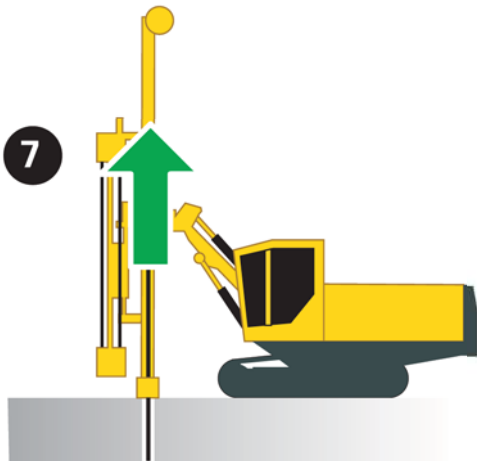

COPROD

Mounting Recovery Sleeve

QUICK REFERENCE

9852 1321 01

Recovery Sleeve

9852 1411 01

COPROD

Boarding

QUICK REFERENCE

2-3 sec

COPROD

Dismounting recovery sleeve on section

QUICK REFERENCE

COPROD

Dismounting recovery sleeve on rod

QUICK REFERENCE