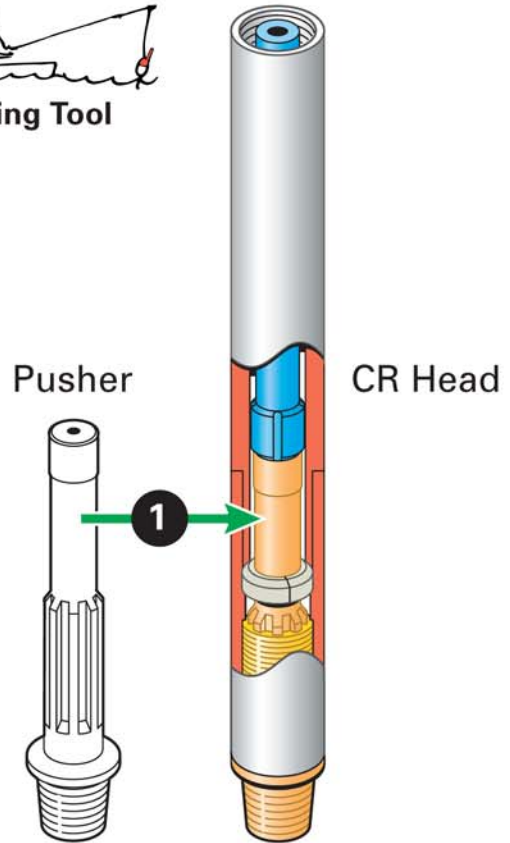

COPROD

Mounting Recovery Sleeve

QUICK REFERENCE

9852 1321 01

Recovery Sleeve

9852 1411 01

COPROD

Boarding

QUICK REFERENCE

2-3 sec

COPROD

Dismounting recovery sleeve on section

QUICK REFERENCE

COPROD

Dismounting recovery sleeve on rod

QUICK REFERENCE