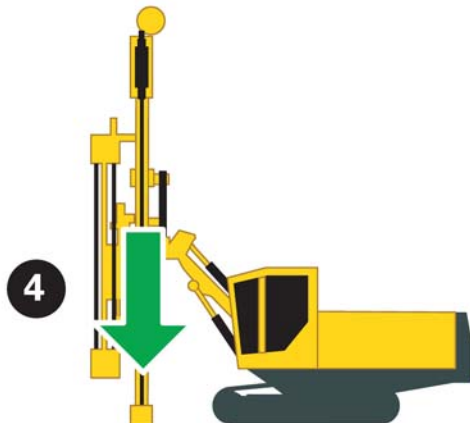

COPROD

Mounting Recovery Sleeve

QUICK REFERENCE

9852 1321 01

Recovery Sleeve

9852 1411 01

COPROD

Boarding

QUICK REFERENCE

2-3 sec

COPROD

Dismounting recovery sleeve on section

QUICK REFERENCE

COPROD

Dismounting recovery sleeve on rod

QUICK REFERENCE